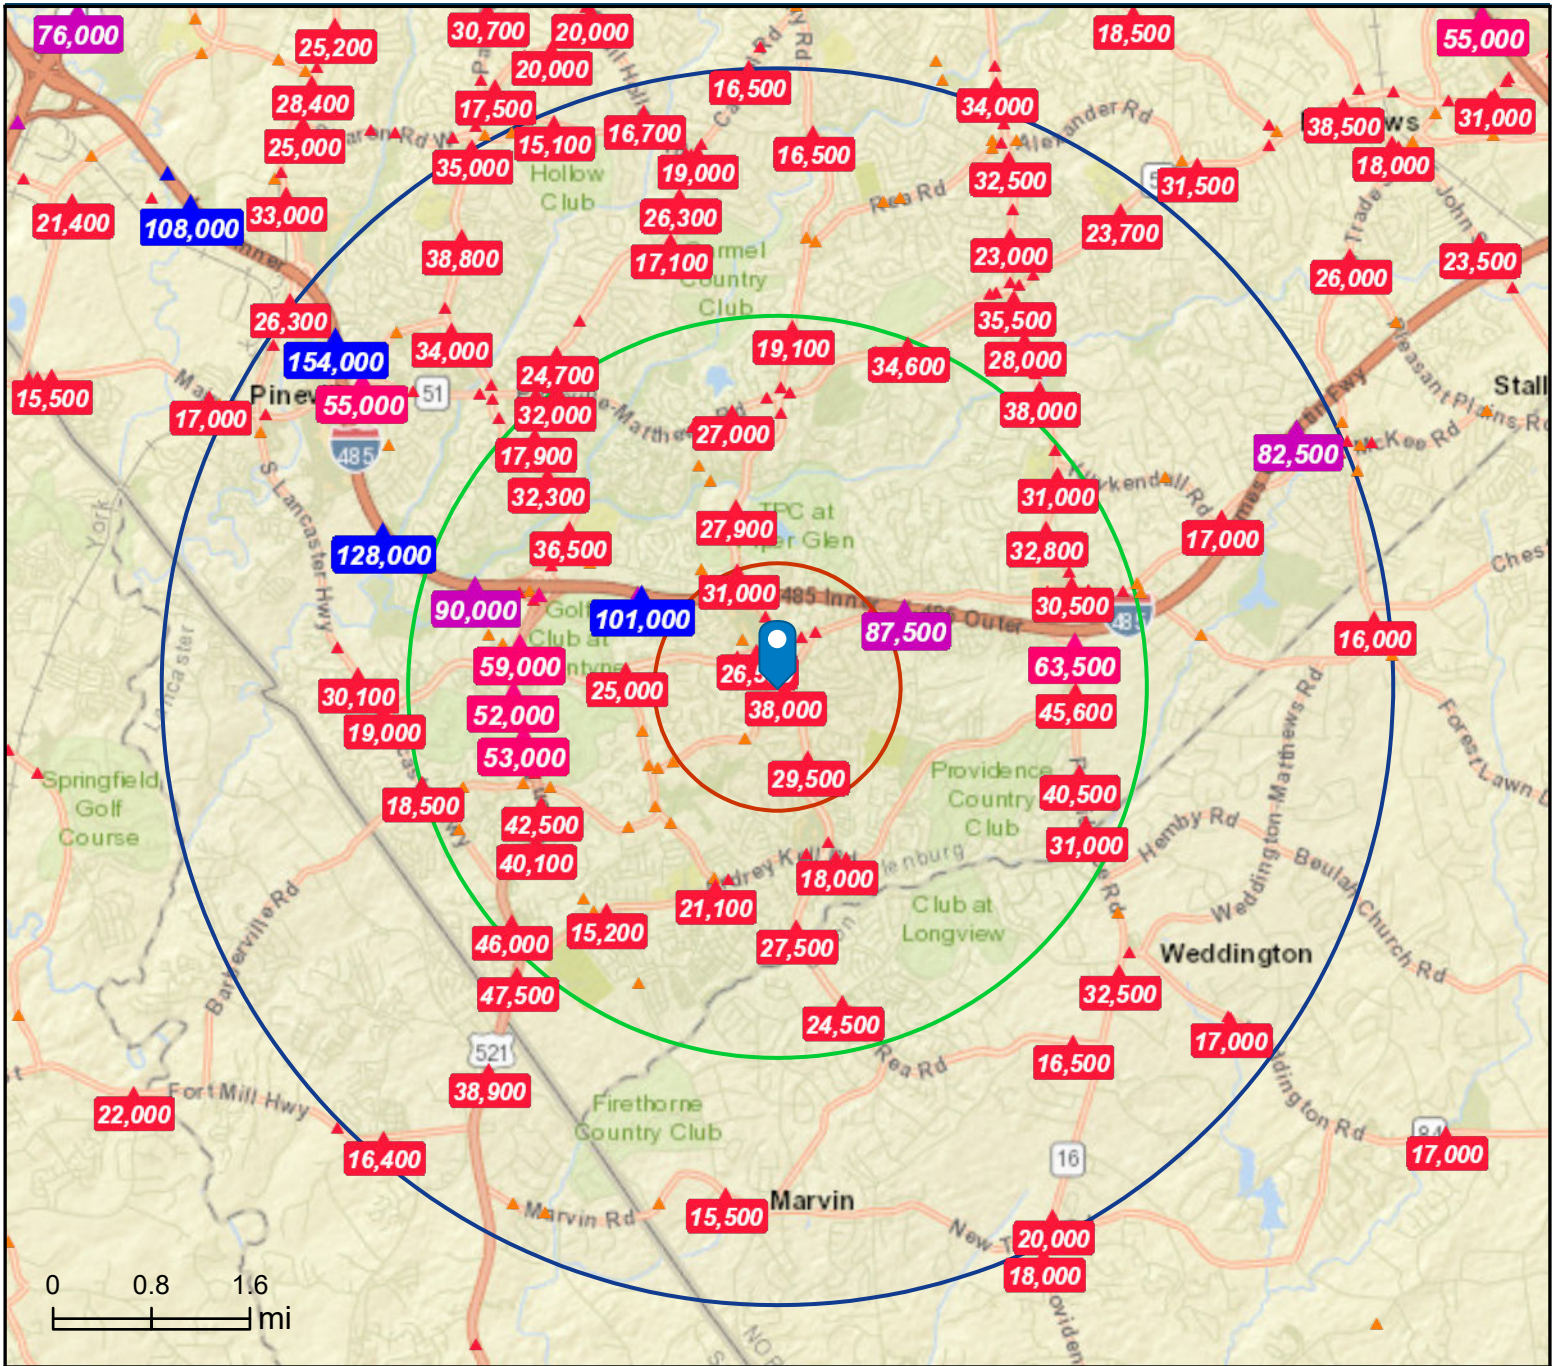

Robinson Farm
 8430 Rea Rd, Charlotte, North Carolina, 28277
 Rings: 1, 3, 5 mile radii

Prepared by Esri
 Latitude: 35.05320
 Longitude: -80.81217

- Average Daily Traffic Volume**
- ▲ Up to 6,000 vehicles per day
 - ▲ 6,001 - 15,000
 - ▲ 15,001 - 30,000
 - ▲ 30,001 - 50,000
 - ▲ 50,001 - 100,000
 - ▲ More than 100,000 per day